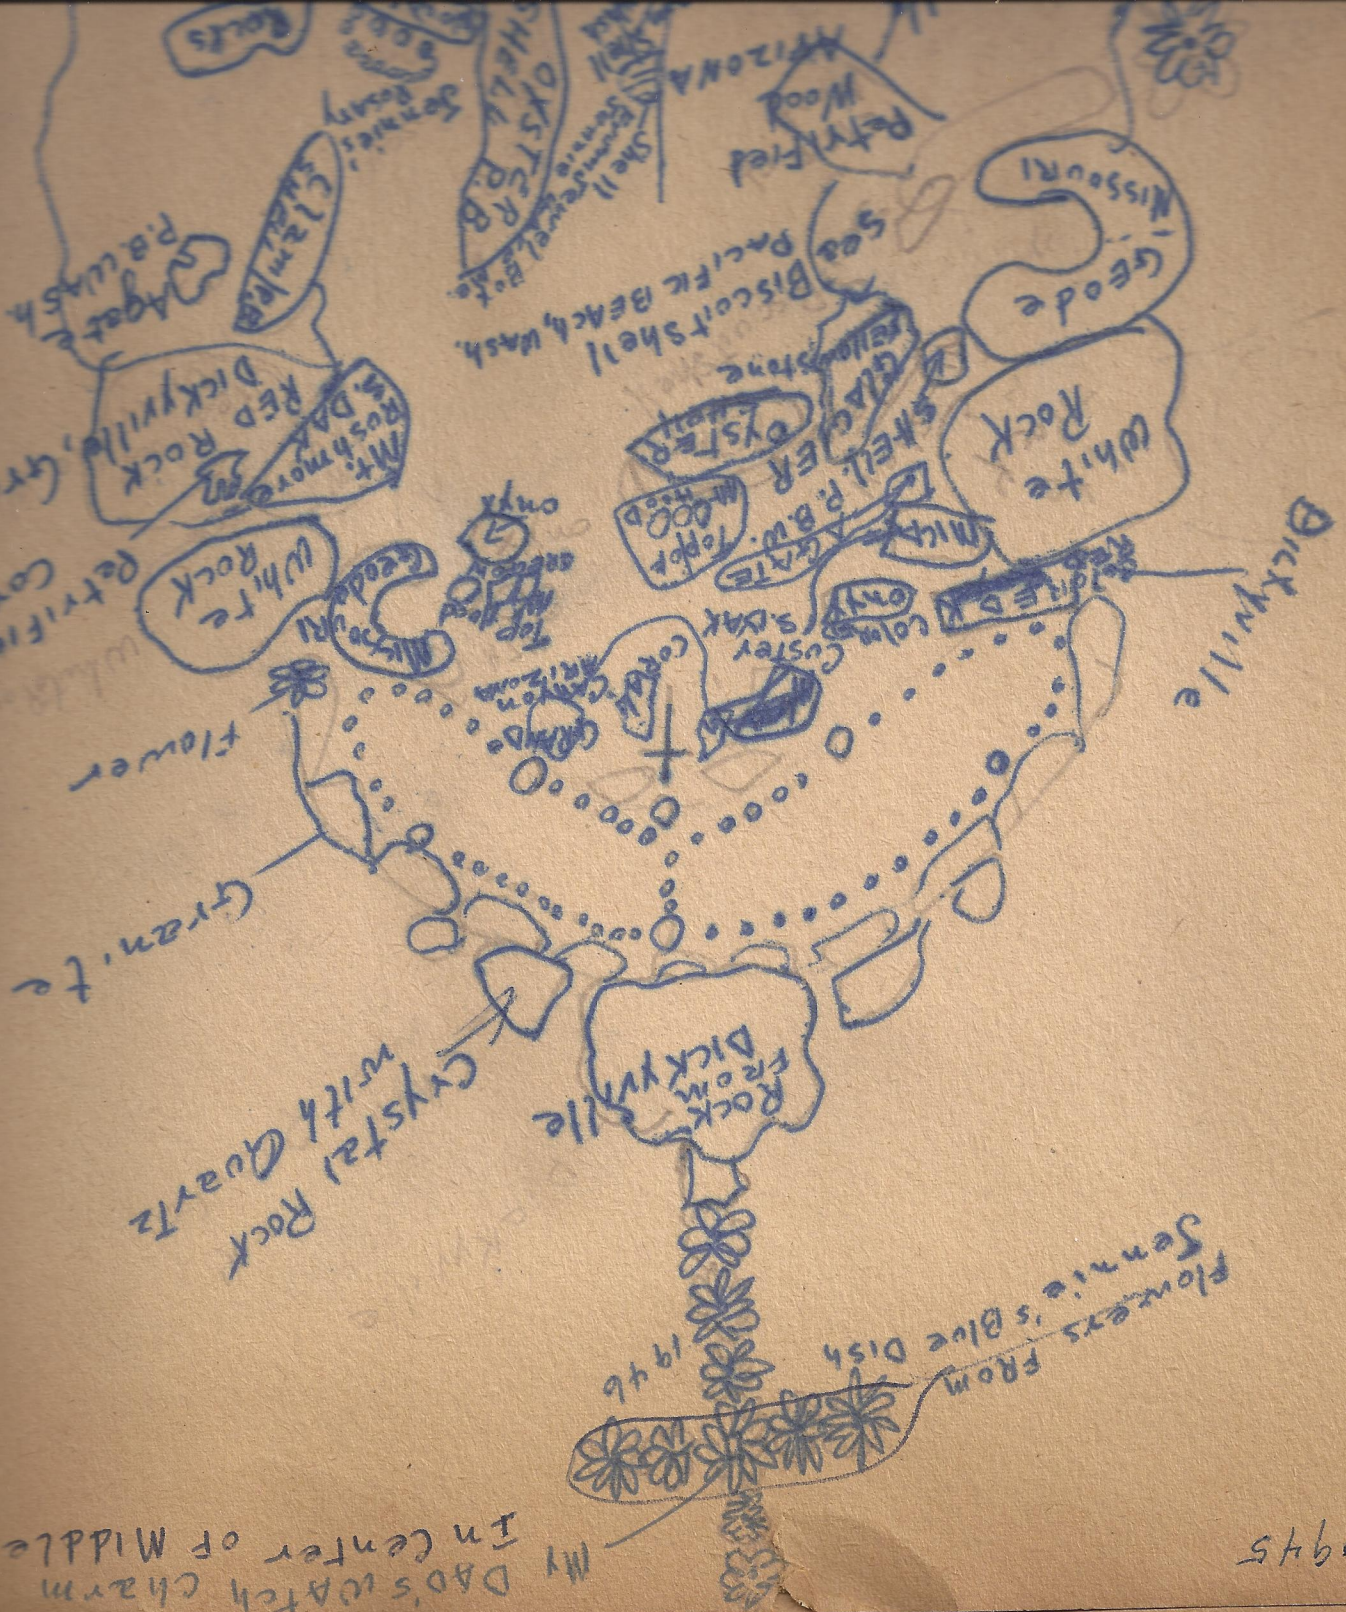

ted 1945

MY DAD'S WATCH charm
In Center of Middle P

Flowers FROM
Jennie's Blue Dish

1946

ROCK FROM
DICKYVILLE

Crystal Rock
with Quartz

Granite

Flower

GRAND
CANYON
ARIZONA

Top of Wood
onyx

Missouri
Geode

White Rock

Petrified
CORAL

Mr. Roshmore
S. DAK

RED ROCK
DICKYVILLE, Grot

Clam shell

Agate
P.B. WASH.

Shell
Jewelry
Sennie
OYSTER
SHELL
P.B.

Jennie's
Pony

Roots

MY DAD'S WATCH CHARM
IN CENTER OF MIDDLE P.

Feb 1945