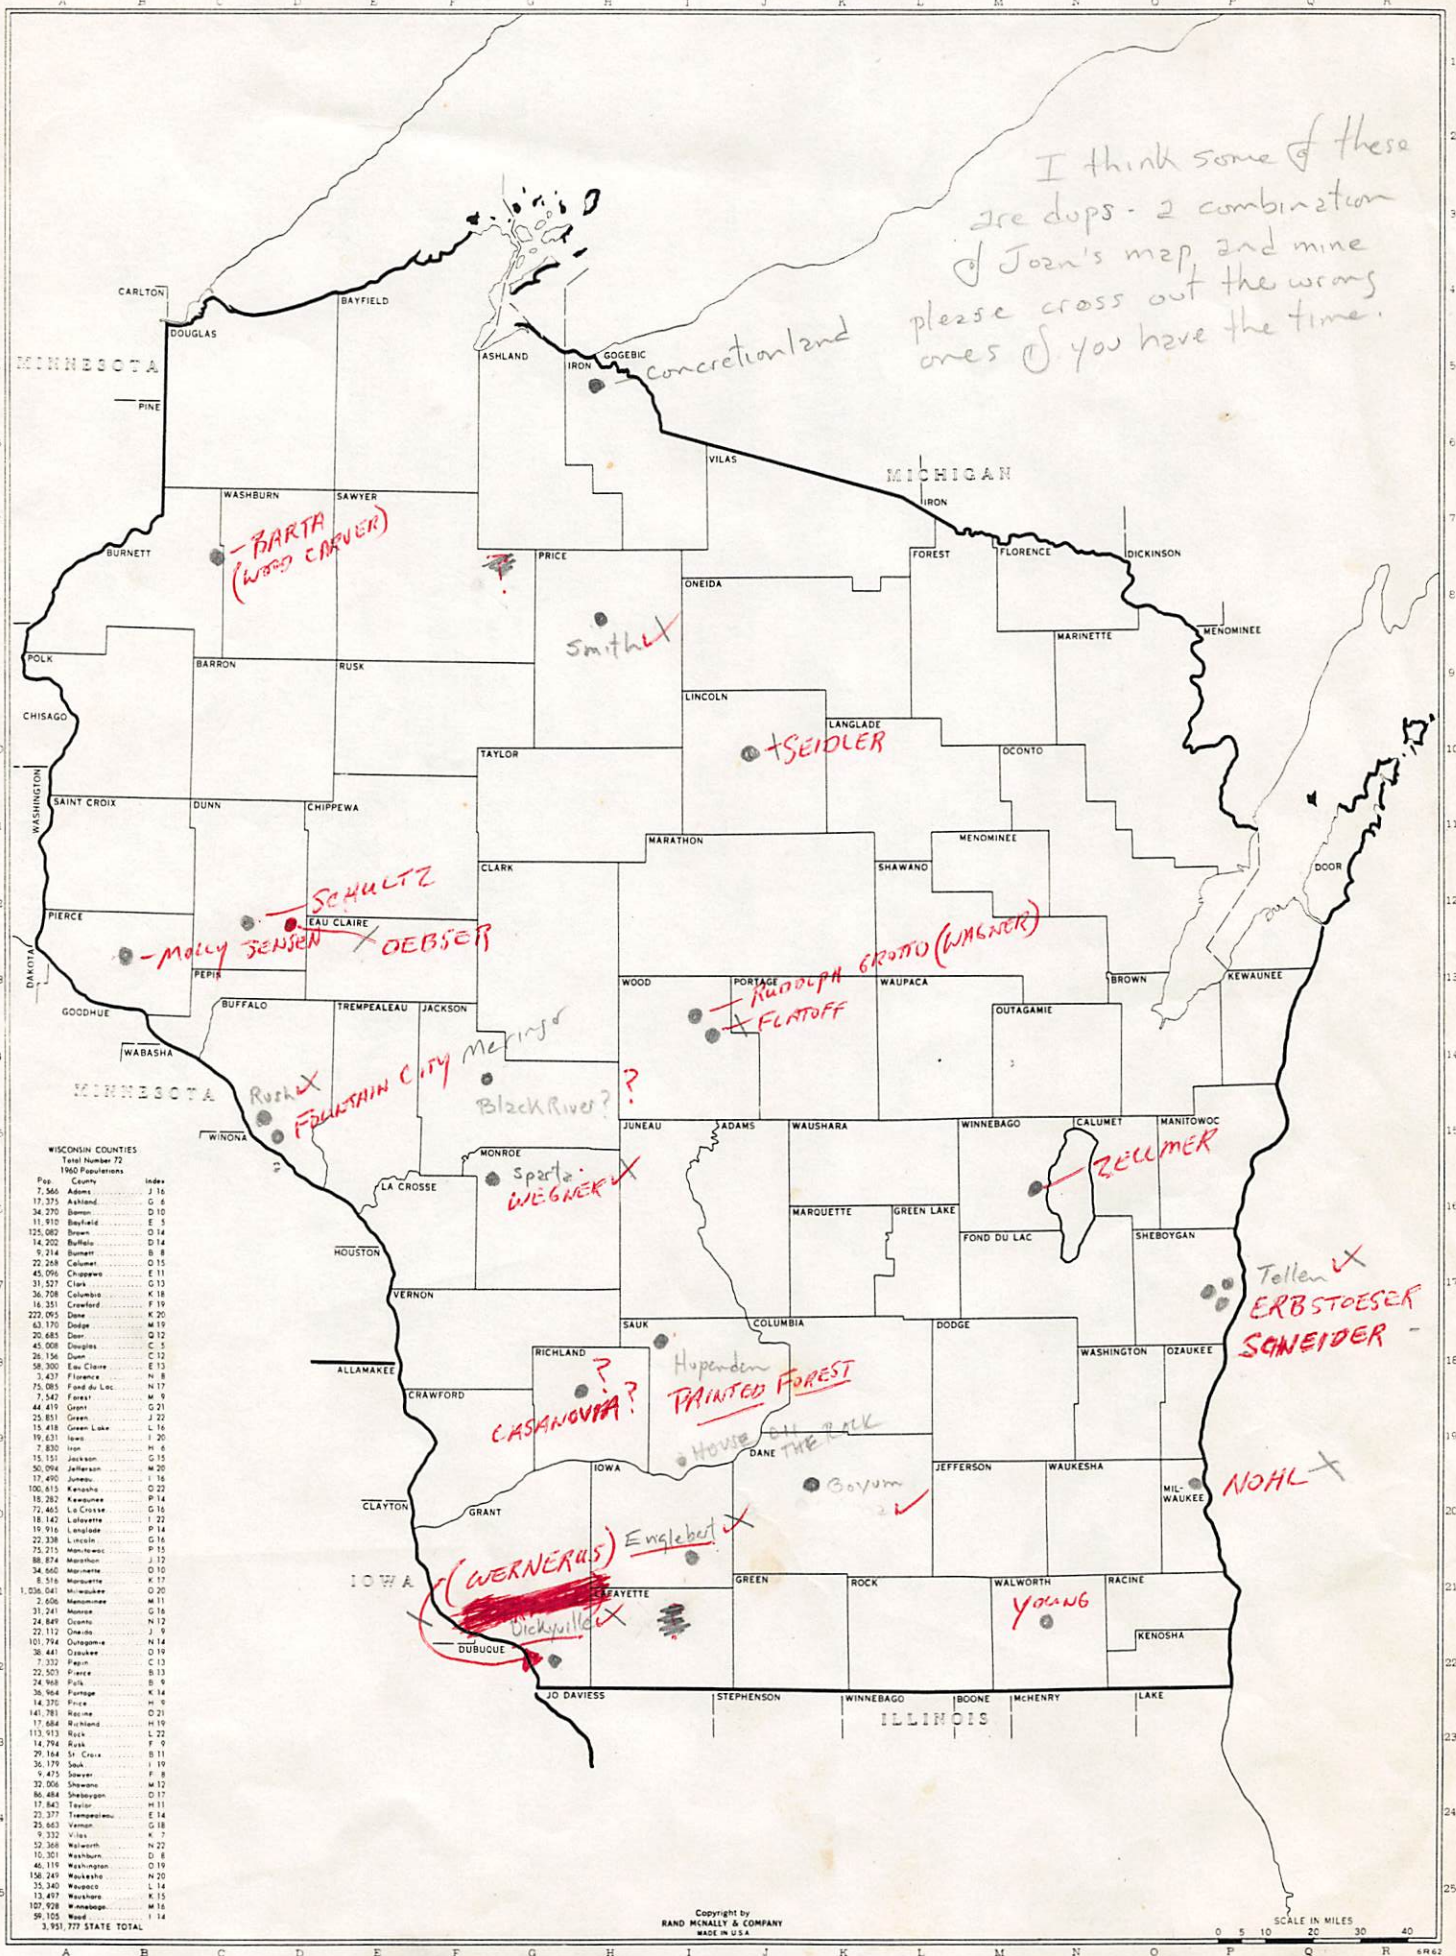

RAND McNALLY STATE COUNTY OUTLINE MAP

WISCONSIN
SIZE 8 1/2 x 11

I think some of these
are dup's - 2 combination
of Joan's map and mine
please cross out the wrong
ones if you have the time.

SCALE IN MILES
0 5 10 20 30 40